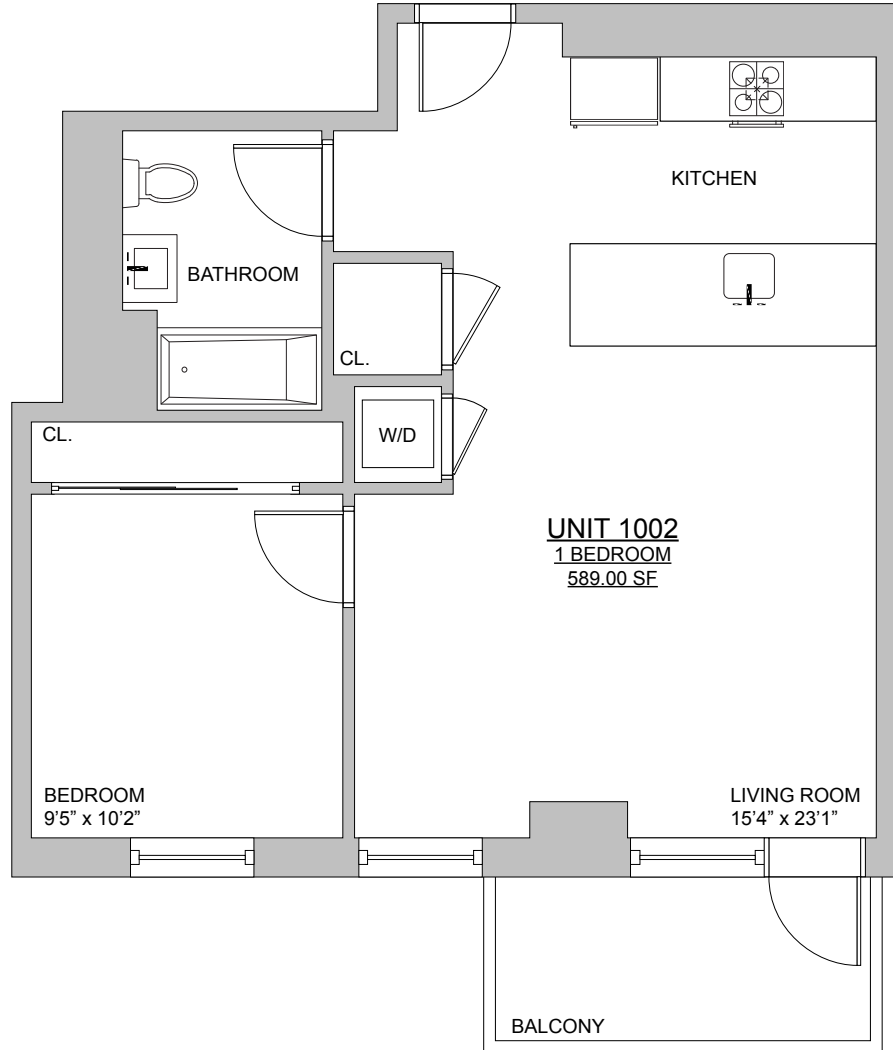

PRICING

Gross Rent _____

Concession _____

Net Effective Price _____

Lease Term _____

End Date _____

AMENITIES

- | | |
|----------------|----------------------------|
| Roof Decks | Game Rooming |
| Skyline view | Kids' Playroom |
| Gym | Business Lounge |
| Yoga Room | Lobby Lounge |
| Sauna | Balconies for select units |
| Parking Spaces | EV Charging |