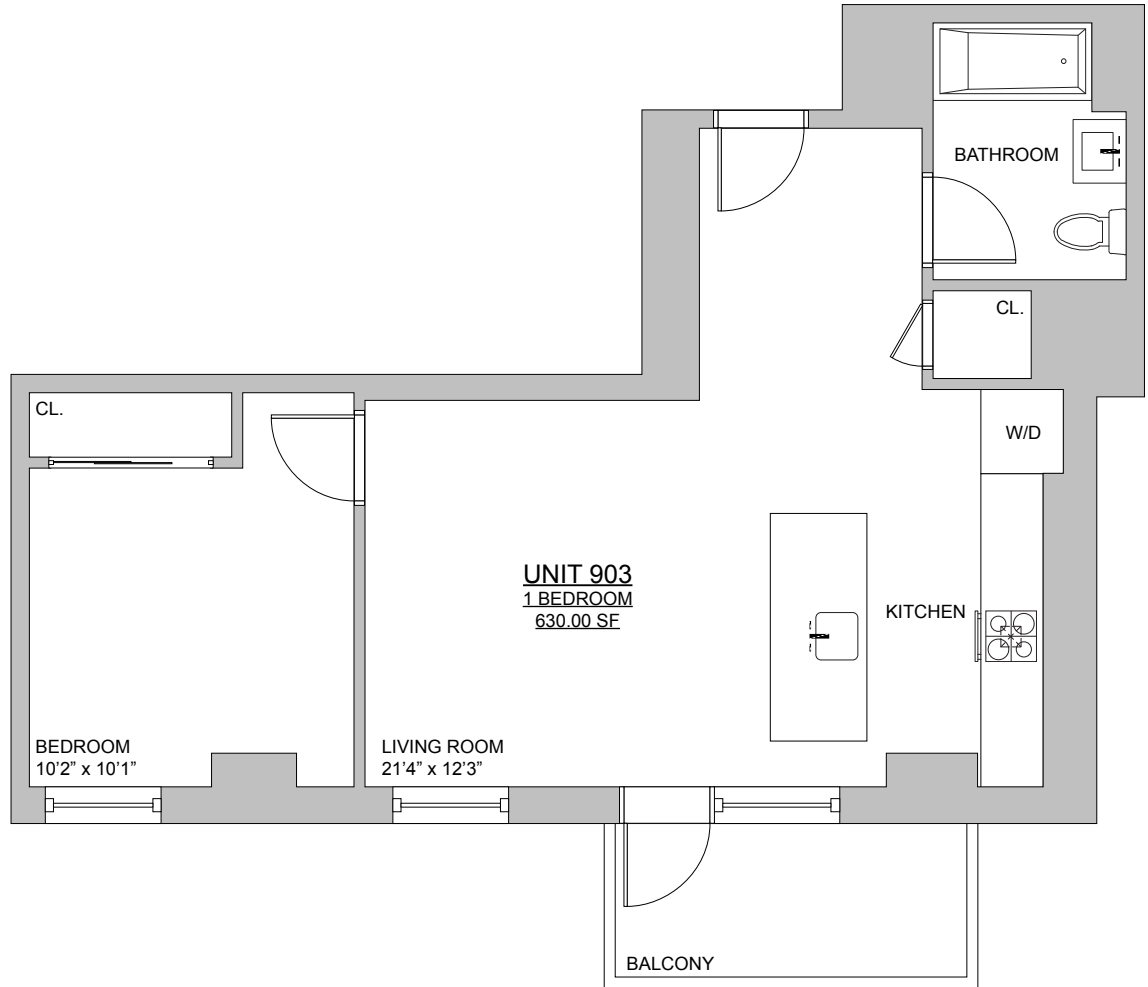

PRICING

Gross Rent _____

Concession _____

Net Effective Price _____

Lease Term _____

End Date _____

AMENITIES

- | | |
|----------------|----------------------------|
| Roof Decks | Game Rooming |
| Skyline view | Kids' Playroom |
| Gym | Business Lounge |
| Yoga Room | Lobby Lounge |
| Sauna | Balconies for select units |
| Parking Spaces | EV Charging |